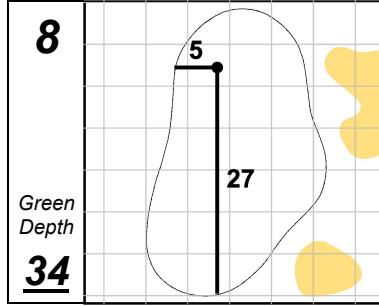

Barracuda Championship

Tahoe Mt. Club (Old Greenwood)